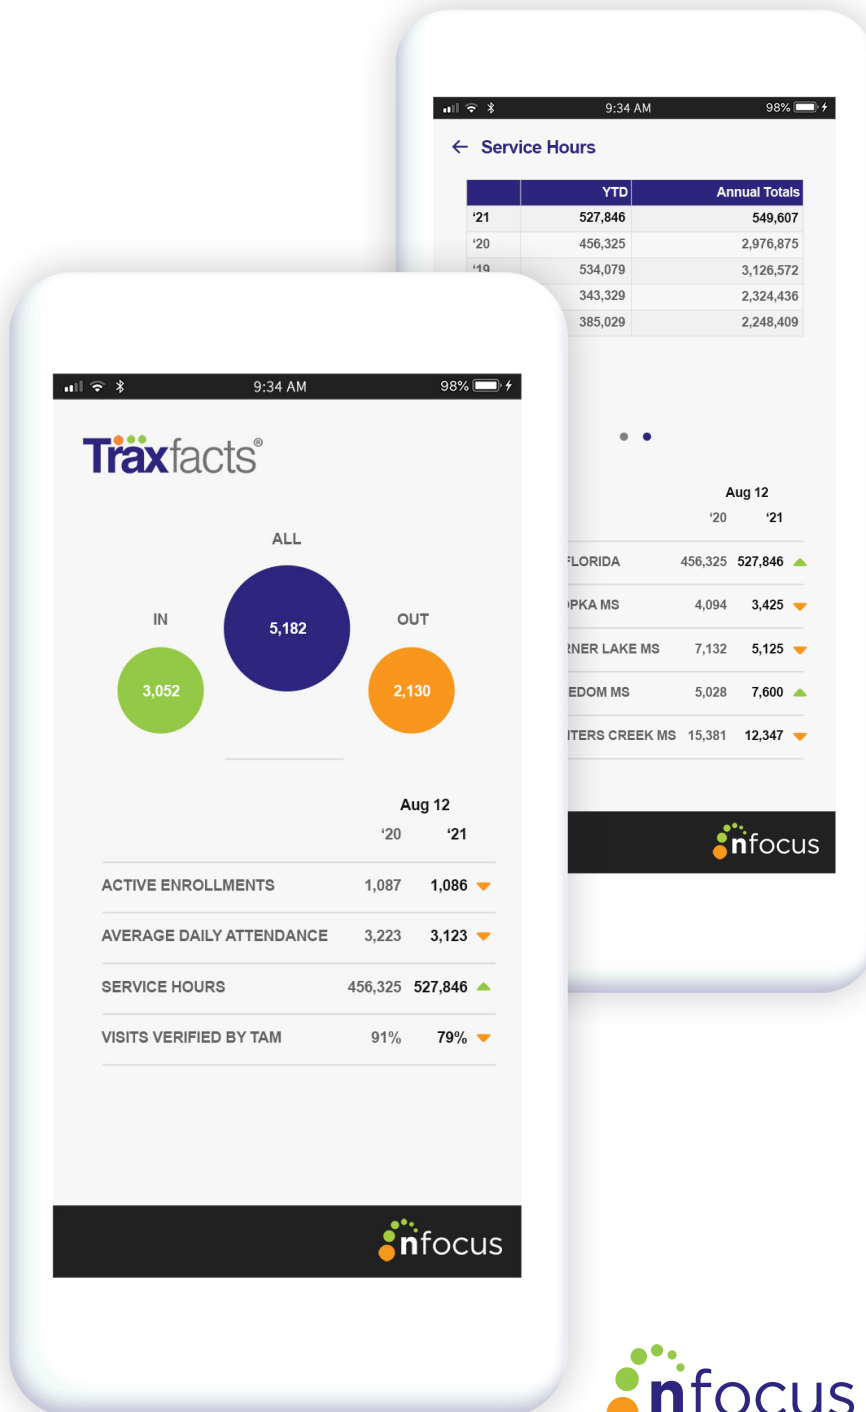

## Your data... it's your superpower

Real-time attendance, verified visits, service hour totals, & YTD enrollments

### Real-Time View

Quick access to the attendance data you need

### Trends

Monitor your YOY numbers

### Real-Time Transparency

- Direct insights at all levels
- Straightforward interface
- Concise metrics